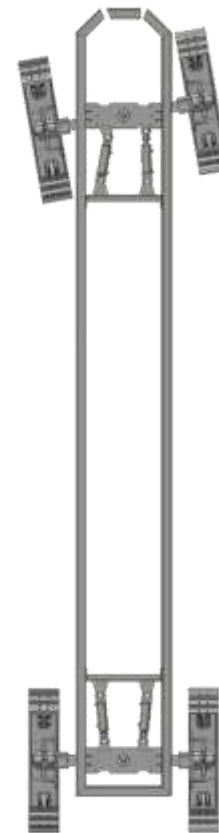

# IBEX

Four Tracks Drive Skid

**MULTIPURPOSE**

The First Laurini  
**Hydraulic Idler Wheels SKID**

1996

**L**AURINI

---

# TILTING POWER UNIT

**LAURINI**

---

# TILTING POWER UNIT

**LAURINI**

---

IN CASE OF  
**NARROW ROW**  
(ALSO IN FLAT AREA)

**LAURINI**

# 4 TRACKS DRIVE

DOUBLE STEERING

CRAB STEERING

SINGLE AXLE STEERING

**LAURINI**

---