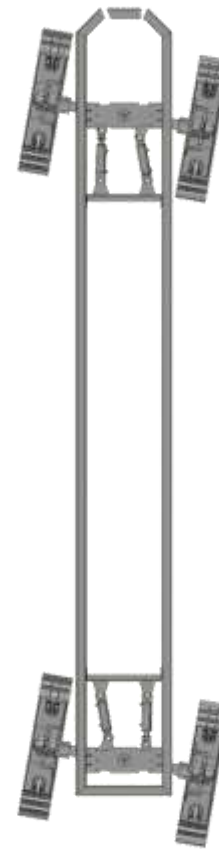

# TILTING POWER UNIT

**LAURINI**

# TILTING POWER UNIT

**LAURINI**

---

# TILTING POWER UNIT

**LAURINI**

---

IN CASE OF  
**NARROW ROW**  
(ALSO IN FLAT AREA)

**LAURINI**

# 4 TRACKS DRIVE

DOUBLE STEERING

CRAB STEERING

SINGLE AXLE STEERING

**LAURINI**

---