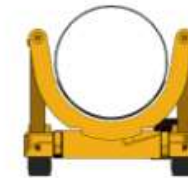

The First Laurini
Hydraulic Idler Wheels SKID

1996