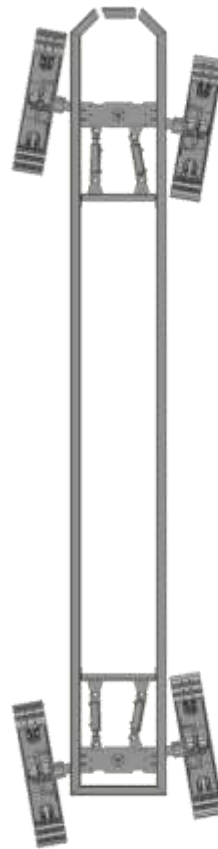

LAURINI

4 TRACKS DRIVE

DOUBLE STEERING