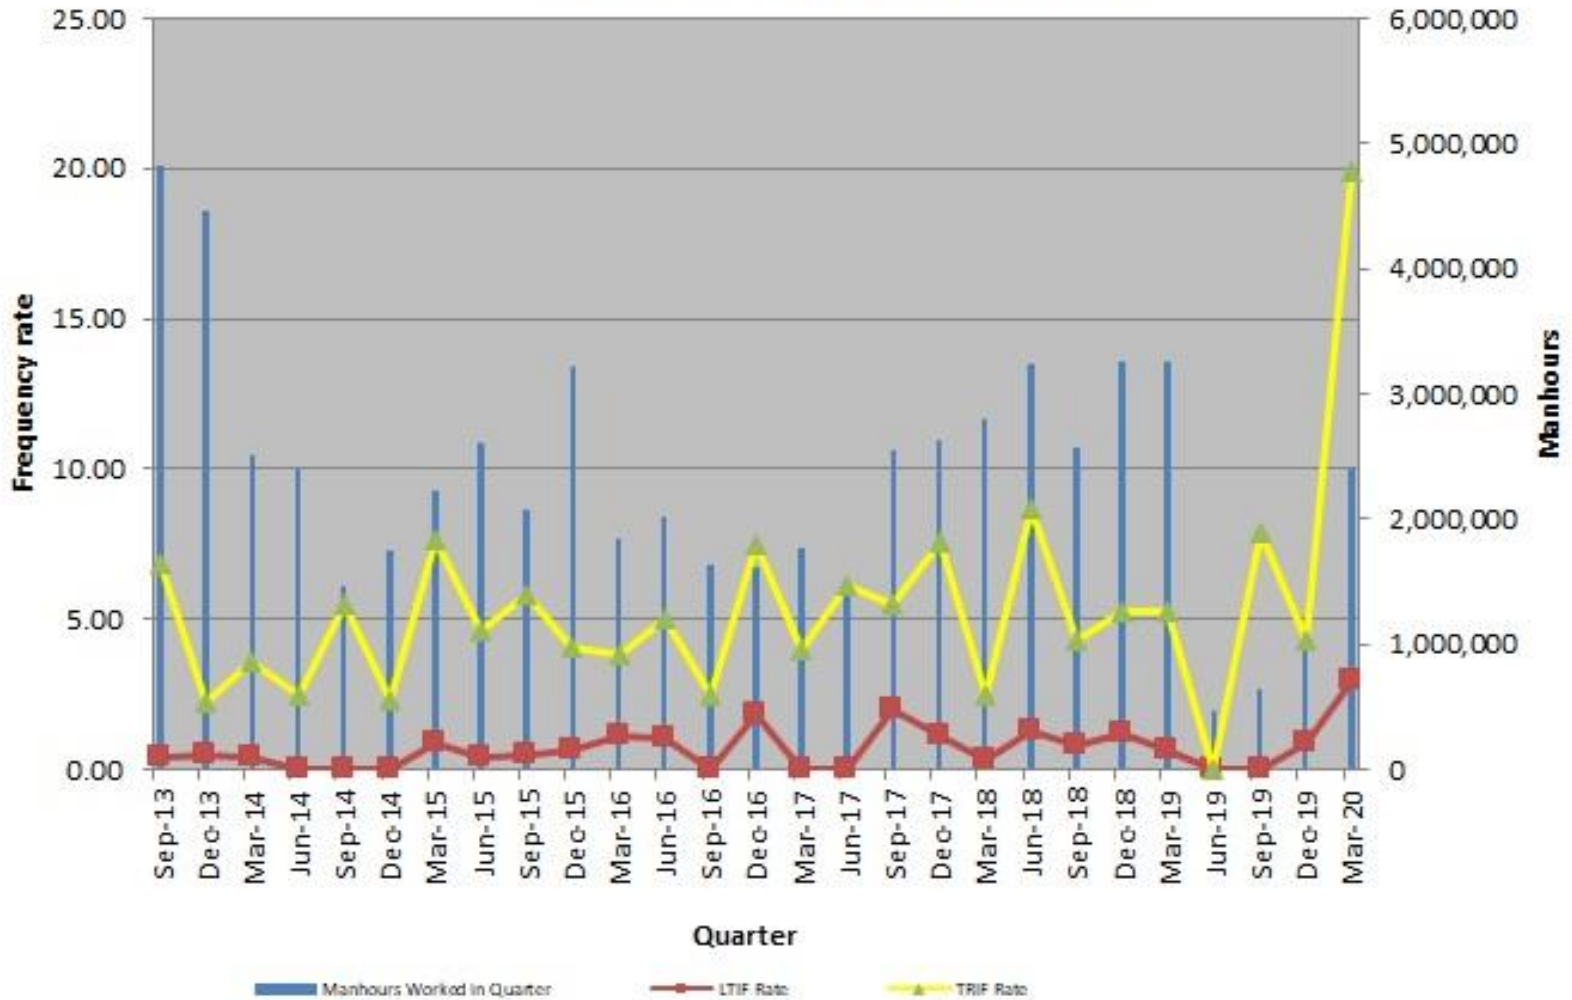

IPLOCA

TOGETHER - DELIVERING SUSTAINABLE ENERGY INFRASTRUCTURE

APGA Quarterly H&S Statistics